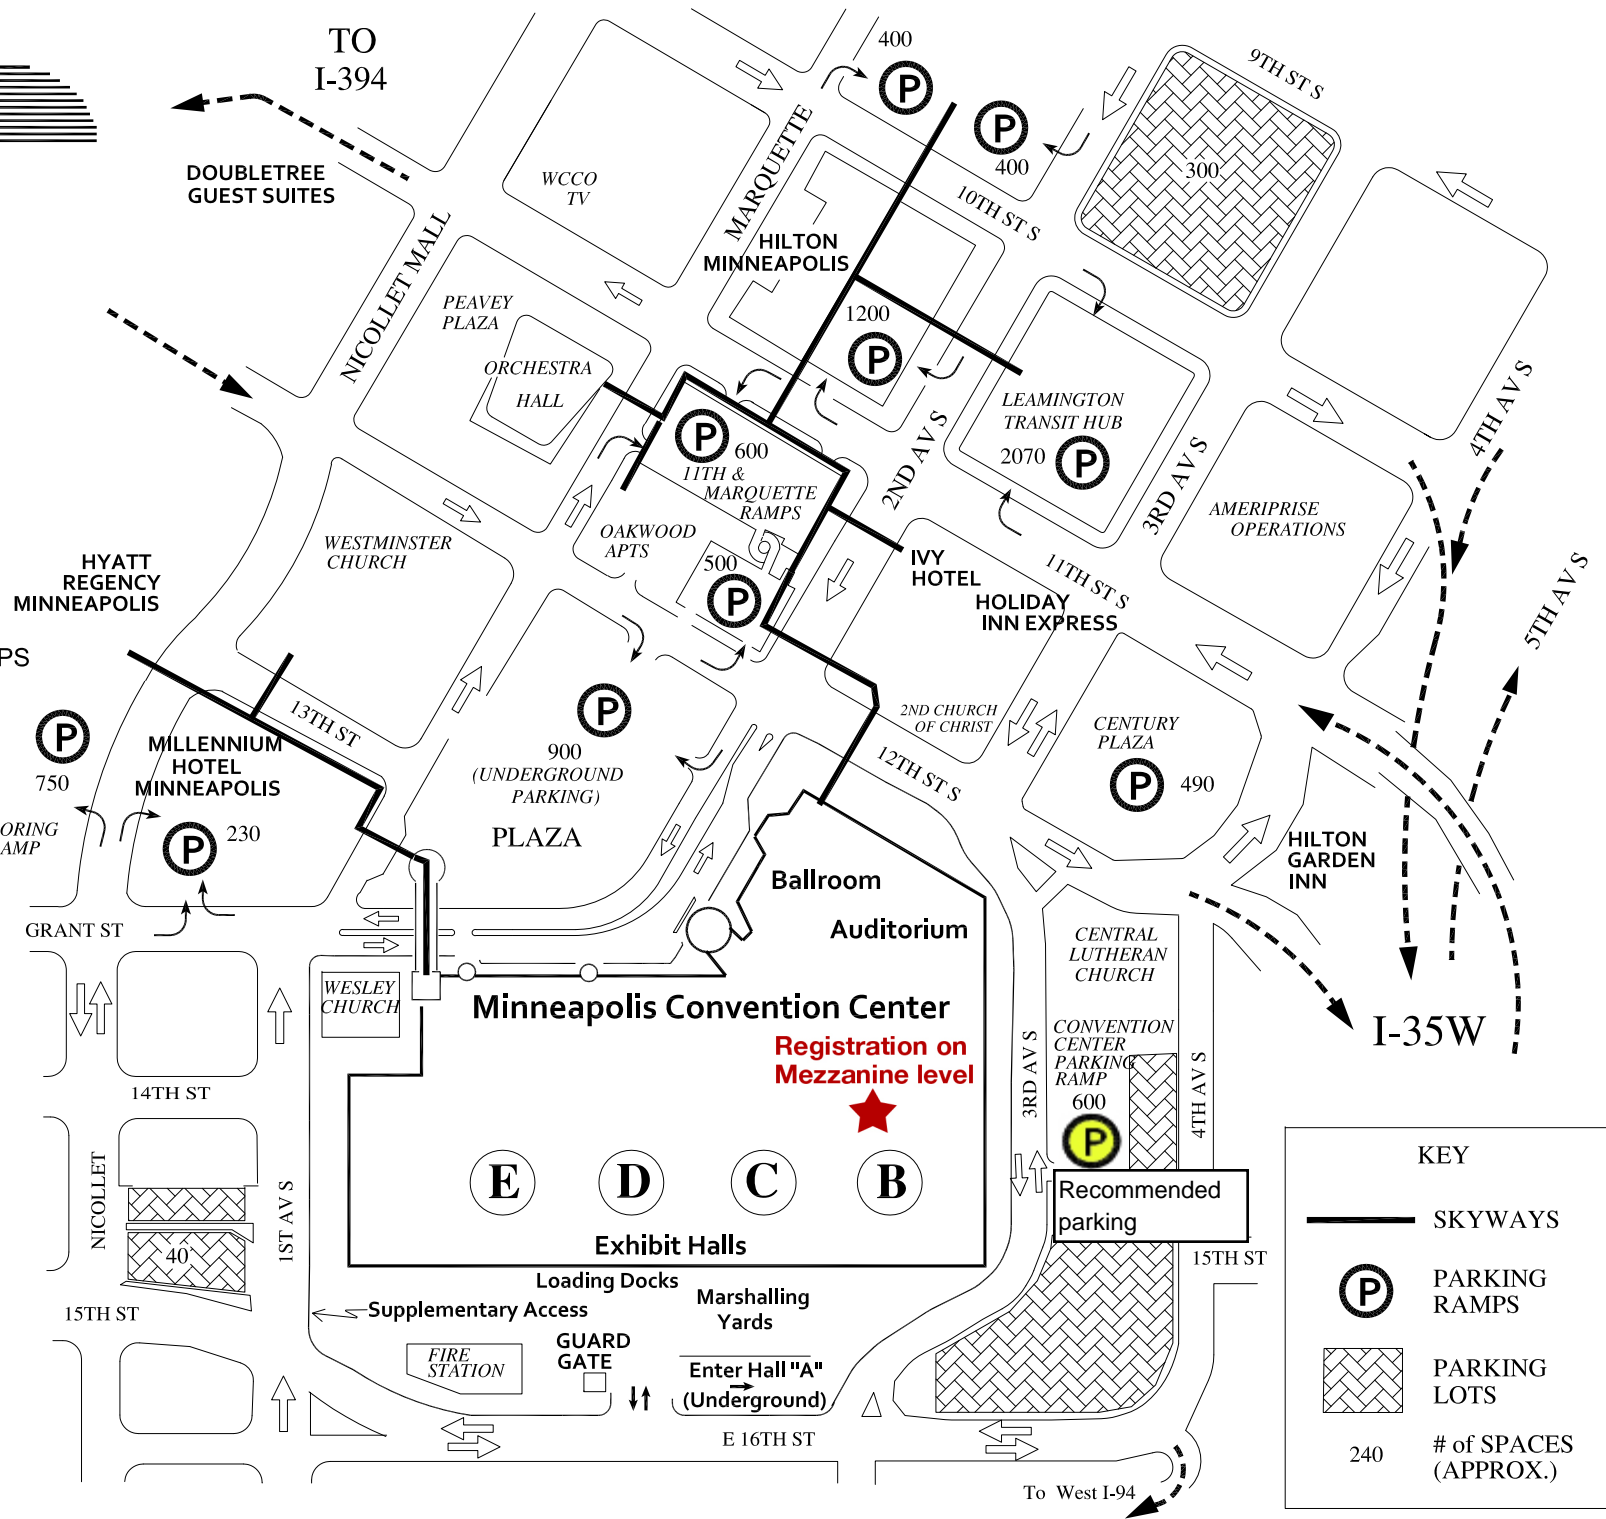

Minneapolis Convention Center

Parking & Skyway System

MUNICIPAL PARKING RAMPS

LEAMINGTON (673-9650)
11TH & MARQUETTE (339-2554)
PLAZA (339-9061)
OPEN 6 A.M. - 11 P.M.
OR LATER FOR EVENTS

OPEN WEEKENDS FOR ALL
EVENTS AT ORCH. HALL
AND CONVENTION CENTER

HILTON RAMP (673-9644)
OPEN 24 HRS/DAY

SKYWAYS ARE OPEN
M-F 6:30a - 10:00p
SAT 9:30a - 8:00p
SUN NOON - 6:00p

Mpls Traffic & Parking Services
December 2009

KEY

-  SKYWAYS
-  PARKING RAMPS
-  PARKING LOTS
-  # of SPACES (APPROX.)